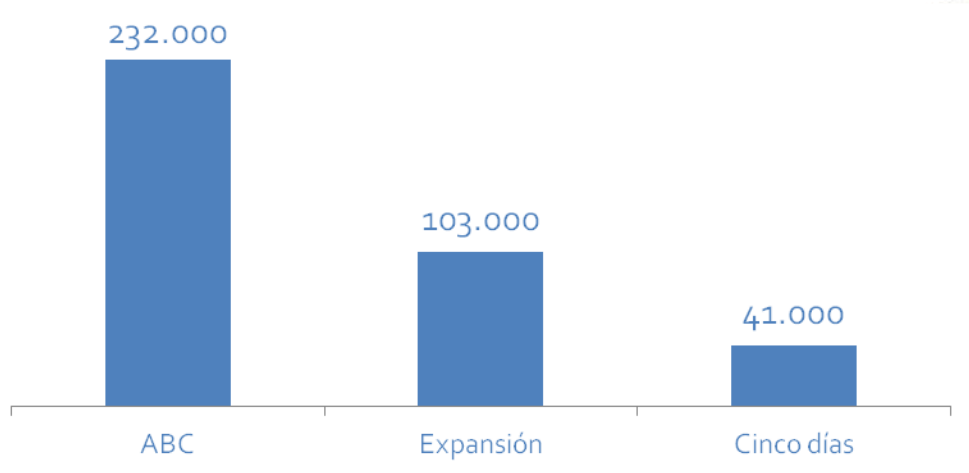

74% of exclusivity

EMPRESA: AUDIENCE

ABC EMPRESA

ITS READERSHIP IS HIGHER THAN
TRADITIONAL FINANCIAL DAILIES

ABC Empresa obtains an
exclusivity percentage of
96%, thanks to its **635.000**
exclusive readers.

EMPRESA: AUDIENCE

ABC EMPRESA
OFFERS AN OUTSTANDING QUALIFIED
PROFILE
EVEN ABOVE THE MAIN **FINANCIAL**
DAILIES' PROFILE

Audience Profile

OFFERING **749.000** READERS EVERY SUNDAY
74% EXCLUSIVE READERS

Men 55%