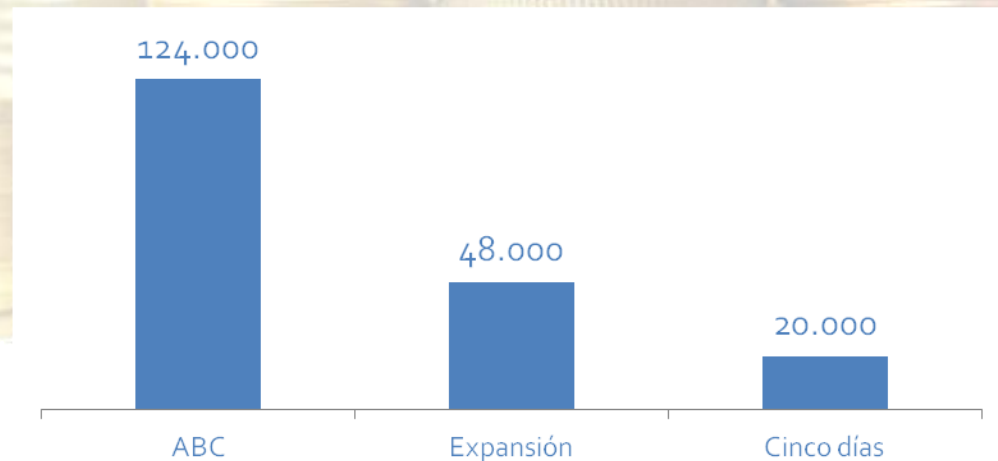

74% of exclusivity

EMPRESA: AUDIENCE

ABC EMPRESA

ITS READERSHIP IS HIGHER THAN
TRADITIONAL FINANCIAL DAILIES

ABC Empresa obtains an
exclusivity percentage of
96%, thanks to its **635.000**
exclusive readers.

EMPRESA: AUDIENCE

ABC EMPRESA
OFFERS AN OUTSTANDING QUALIFIED
PROFILE
EVEN ABOVE THE MAIN **FINANCIAL**
DAILIES' PROFILE

Audience Profile

OFFERING **749.000** READERS EVERY SUNDAY
74% EXCLUSIVE READERS

Men 55%