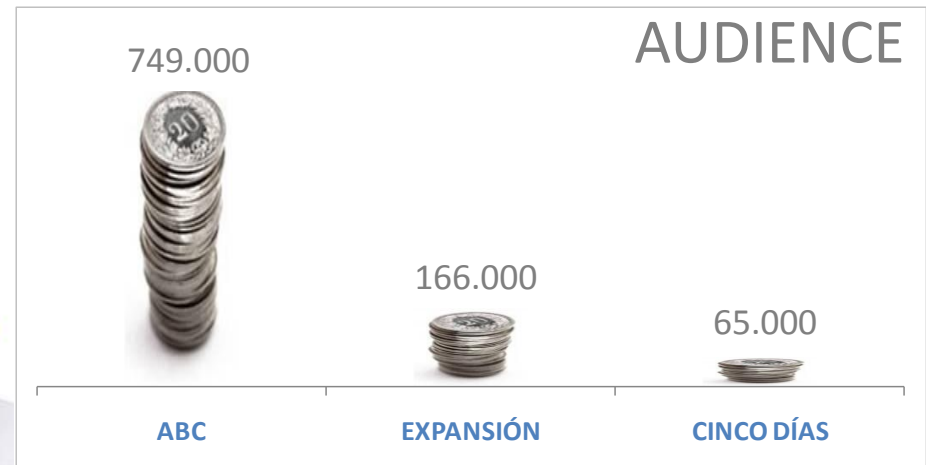

EMPRESA: AUDIENCE

ABC EMPRESA

ITS READERSHIP IS HIGHER THAN
TRADITIONAL FINANCIAL DAILIES

ABC Empresa obtains an
exclusivity percentage of
96%, thanks to its **635.000**
exclusive readers.